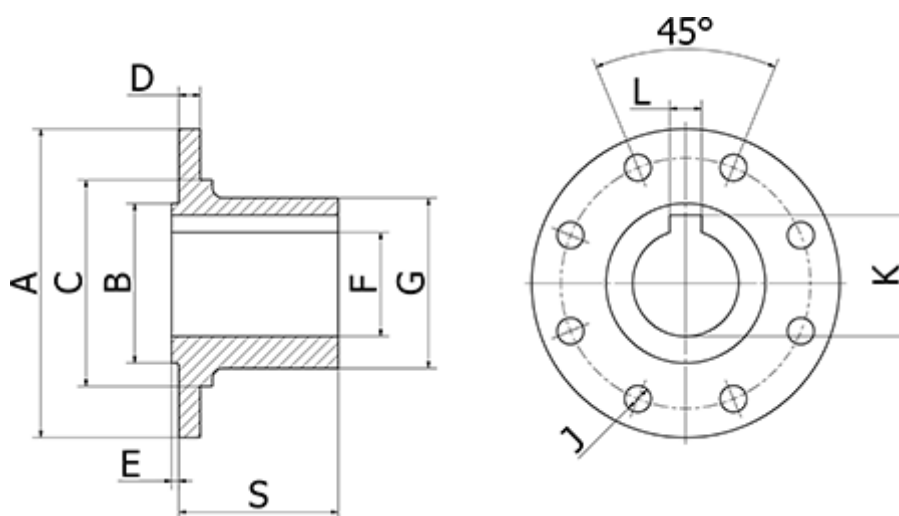

Data Sheet

Article number: 0711482402

Description: Elbe Modflange 1.148.240
Ø180 Hole size 60H7

Measures

A = 180	J	= 12
B = 110	K	= 64.4
C = 131	L	= 18
D = 14	Number of flange holes	= 8
E = 2.8	S	= 100
F = 60H7		
G = 118		
H = 155.5		